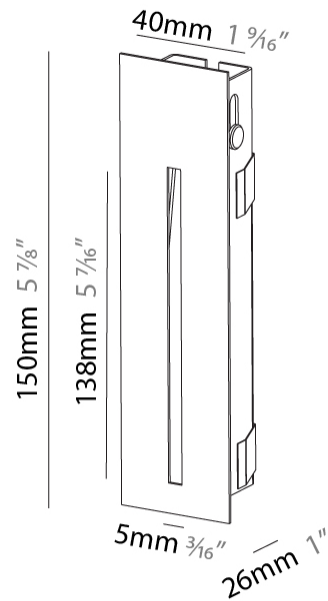

GENERAL

Series: Delight
Subseries: Delight String
Partner: Prolicht
Division: Architectural
Installation: Recessed
Product Type: Step Light
Mounting Location: Wall
Light Distribution: Asymmetric

PHYSICAL

Shape: Rectangle
Width (mm): 40
Width (in): 1 9/16
Height (mm): 150
Depth (mm): 26
Height (in): 5 7/8
Depth (in): 1
Ceiling Thickness (mm): 10 / 12 / 15
Ceiling Thickness (in): 3/8 or 1/2 or 9/16
Min. Recessing Depth (mm): 30
Min. Recessing Depth (in): 1 3/16
Weight (kg): .21
Weight (lbs): .46
Installation Requirement: 140mm / 5 1/2" x 34mm / 1 5/16"
Fixture Finish: SSR / BKV / CWI / CRY / HAB / UFT / ITA / RUA / FTG / MYG / LOD / PUS / FRO / FUP / KIA / POP / BLS / SPG / MEY / GOH / CHC / COM / ABZ / JAG / OBR / MOS / ROR
Fixture Material: Aluminum

ELECTRICAL

Lamp Type: LED (Zhaga Standard)
Input Wattage (W): 2.2
Total Output Wattage (W): 2
Dimming: Non-Dimming / Phase Dimming (120Vac only) / 0-10V Dimming
Driver Included: No
Driver Location: Remote
Driver Type: Constant Current - 120 / 277Vac
Driver Class: Class 2
Input Voltage (V): 120 - 277
Constant Current (MA): 700

LED

Number of LEDs: 1
Color Temperature (°K): 2700 / 3000 / 3500 / 4000
Max. Delivered Lumen (lm): 30
CRI: >90 CRI
Lamp Life (hrs): 50000

OPTICAL

RATINGS AND CERTIFICATIONS

Certified By: Certified for North American Standards
IP rating: IP20