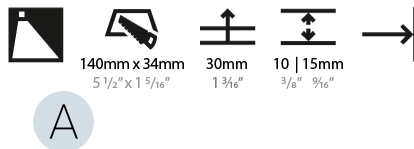

GENERAL

Series: Delight
Subseries: Delight String
Partner: Prolicht
Division: Architectural
Installation: Recessed
Product Type: Step Light
Mounting Location: Wall
Light Distribution: Asymmetric

PHYSICAL

Shape: Rectangle
Width (mm): 40
Width (in): 1 9/16
Height (mm): 150
Depth (mm): 26
Height (in): 5 7/8
Depth (in): 1
Ceiling Thickness (mm): 10 / 12 / 15
Ceiling Thickness (in): 3/8 or 1/2 or 9/16
Min. Recessing Depth (mm): 30
Min. Recessing Depth (in): 1 3/16
Weight (kg): .21
Weight (lbs): .46
Installation Requirement: 140mm / 5 1/2" x 34mm / 1 5/16"
Fixture Finish: SSR / BKV / CWI / CRY / HAB / UFT / ITA / RUA / FTG / MYG / LOD / PUS / FRO / FUP / KIA / POP / BLS / SPG / MEY / GOH / CHC / COM / ABZ / JAG / OBR / MOS / ROR
Fixture Material: Aluminum

ELECTRICAL

Lamp Type: LED (Zhaga Standard)
Input Wattage (W): 2.2
Total Output Wattage (W): 2
Dimming: Non-Dimming / Phase Dimming (120Vac only) / 0-10V Dimming
Driver Included: No
Driver Location: Remote
Driver Type: Constant Current - 120 / 277Vac
Driver Class: Class 2
Input Voltage (V): 120 - 277
Constant Current (MA): 700

LED

Number of LEDs: 1
Color Temperature (°K): 2700 / 3000 / 3500 / 4000
Max. Delivered Lumen (lm): 30
CRI: >90 CRI
Lamp Life (hrs): 50000

OPTICAL

RATINGS AND CERTIFICATIONS

Certified By: Certified for North American Standards
IP rating: IP20